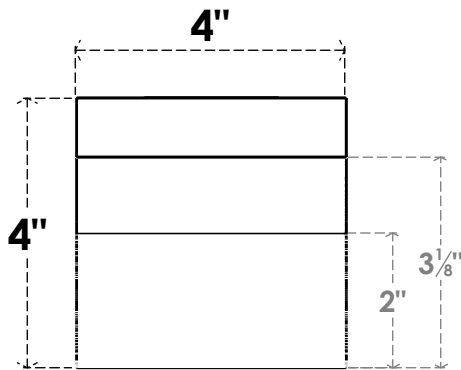

ITEM NUMBER: RFTURO040X04000X32000X004DEL00RCPR

4"W X 4"H X 32"L TIMBERTHANE ROUGH CEDAR DEL MONTE FAUX WOOD OPEN RAFTER TAIL, 4"L END, PRIMED TAN

SIDE PROFILE

FRONT PROFILE

ISOMETRIC

GENERATED DATE : 03/02/2023