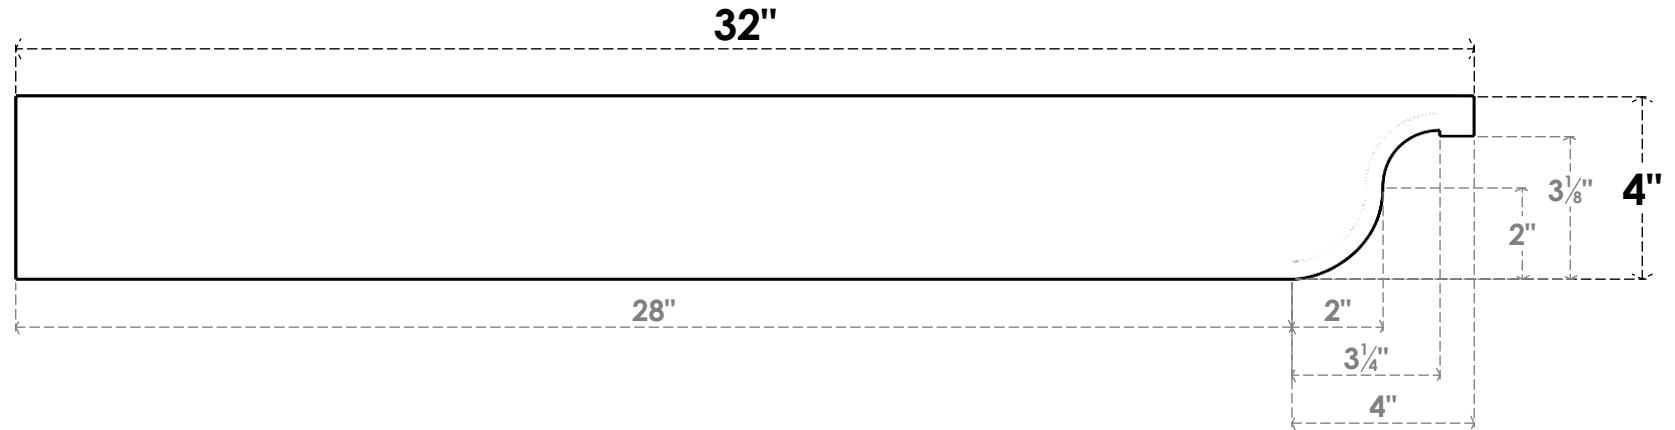

ITEM NUMBER: RFTURO040X04000X32000X004DEL00RCPR

4"W X 4"H X 32"L TIMBERTHANE ROUGH CEDAR DEL MONTE FAUX WOOD OPEN RAFTER TAIL, 4"L END, PRIMED TAN

SIDE PROFILE

FRONT PROFILE

ISOMETRIC

GENERATED DATE : 03/02/2023